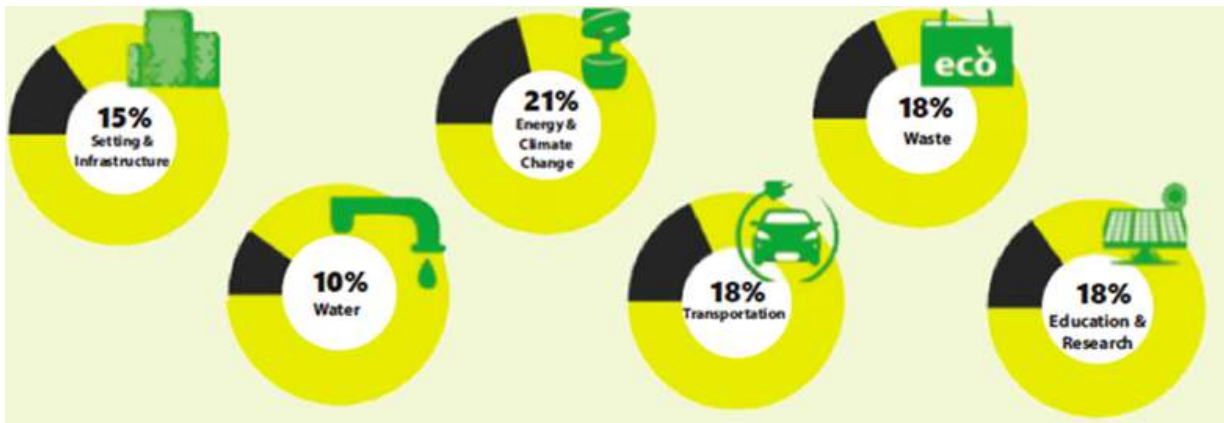

4 First submission

In 2019 Unicamp did its first submission at the UI GreenMetric World University Rankings

4.1 Results summary

4.2 Ranking in Brazil

4.3 Verified data

Category	Point	Percentage of Point to Total Score	Maximum Point	Percentage of Point to Maximum Point
Setting and Infrastructure (SI)	900	12 %	1500	60.00 %
Energy and Climate Change (EC)	1,200	16 %	2100	57.14 %
Waste (WS)	1,575	22 %	1800	87.50 %
Water (WR)	850	12 %	1000	85.00 %
Transportation (TR)	1,275	18 %	1800	70.83 %
Education (ED)	1,475	20 %	1800	81.94 %
Total Score	7,275	100 %	10000	72.75 %