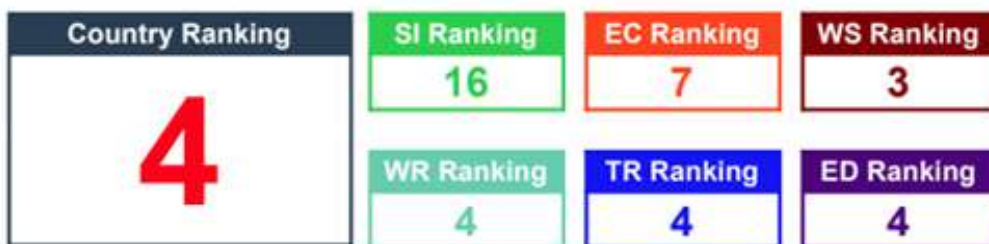

4 First submission

In 2019 Unicamp did its first submission at the UI GreenMetric World University Rankings

4.1 Results summary

4.2 Ranking in Brazil

4.3 Verified data

Category	Point	Percentage of Point to Total Score	Maximum Point	Percentage of Point to Maximum Point
Setting and Infrastructure (SI)	900	12 %	1500	60.00 %
Energy and Climate Change (EC)	1,200	16 %	2100	57.14 %
Waste (WS)	1,575	22 %	1800	87.50 %
Water (WR)	850	12 %	1000	85.00 %
Transportation (TR)	1,275	18 %	1800	70.83 %
Education (ED)	1,475	20 %	1800	81.94 %
Total Score	7,275	100 %	10000	72.75 %

Figure 1.1 Overall Score Diagram

4.4 World ranking history