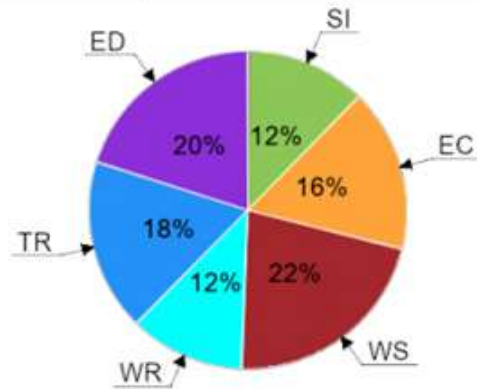

4 First submission

In 2019 Unicamp did its first submission at the UI GreenMetric World University Rankings

4.1 Results summary

4.2 Ranking in Brazil

4.3 Verified data

Category	Point	Percentage of Point to Total Score	Maximum Point	Percentage of Point to Maximum Point
Setting and Infrastructure (SI)	900	12 %	1500	60.00 %
Energy and Climate Change (EC)	1,200	16 %	2100	57.14 %
Waste (WS)	1,575	22 %	1800	87.50 %
Water (WR)	850	12 %	1000	85.00 %
Transportation (TR)	1,275	18 %	1800	70.83 %
Education (ED)	1,475	20 %	1800	81.94 %
Total Score	7,275	100 %	10000	72.75 %

Figure 1.1 Overall Score Diagram

4.4 World ranking history