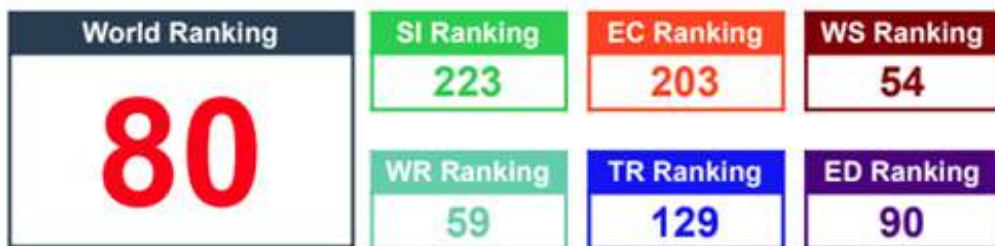

4 First submission

In 2019 Unicamp did its first submission at the UI GreenMetric World University Rankings

4.1 Results summary

4.2 Ranking in Brazil

4.3 Verified data

Category	Point	Percentage of Point to Total Score	Maximum Point	Percentage of Point to Maximum Point
Setting and Infrastructure (SI)	900	12 %	1500	60.00 %
Energy and Climate Change (EC)	1,200	16 %	2100	57.14 %
Waste (WS)	1,575	22 %	1800	87.50 %
Water (WR)	850	12 %	1000	85.00 %
Transportation (TR)	1,275	18 %	1800	70.83 %
Education (ED)	1,475	20 %	1800	81.94 %
Total Score	7,275	100 %	10000	72.75 %

Figure 1.1 Overall Score Diagram

4.4 World ranking history